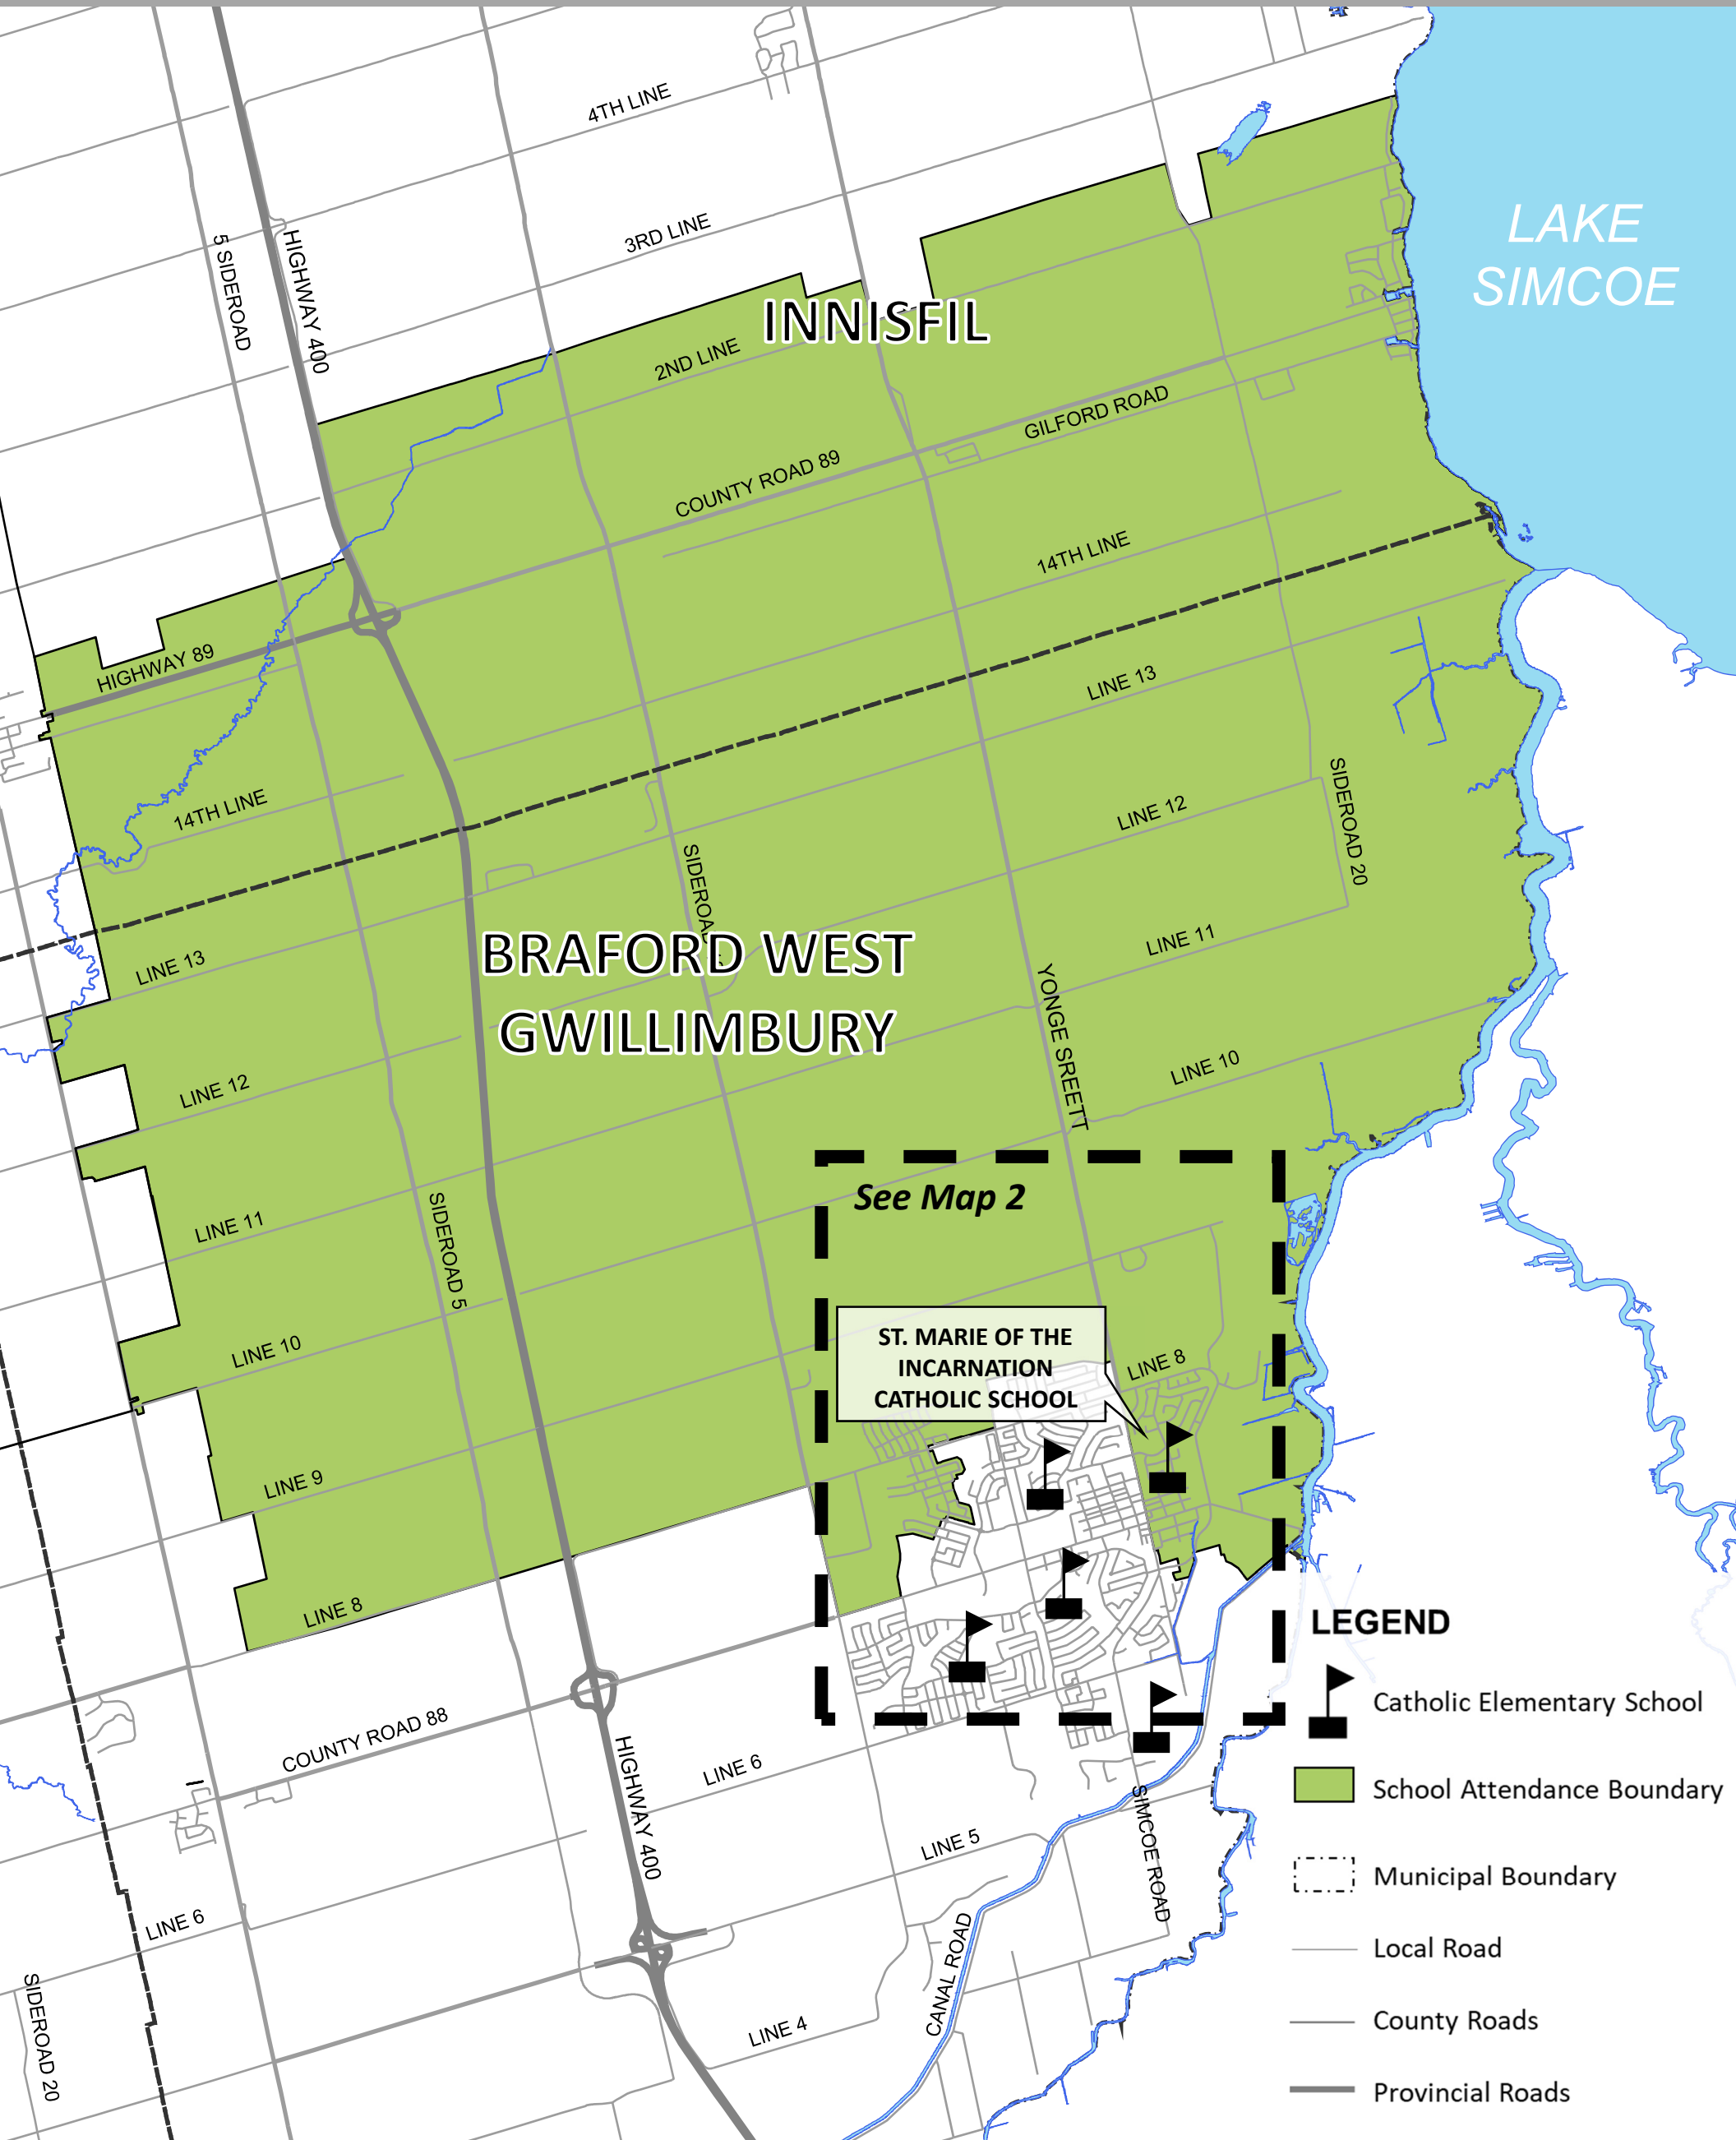

SIMCOE MUSKOKA CATHOLIC DISTRICT SCHOOL BOARD

St. Marie of the Incarnation Catholic School

105 Colborne St., Bradford West Gwillimbury
Attendance Area (Map 1 of 2)

Notes: This map is for illustrative purposes only. Boundaries are subject to change. While the SMCDSB makes every reasonable effort to keep information accurate, it cannot guarantee accuracy or precision. Under no circumstances shall the SMCDSB be held liable for any actions taken, decisions made, or actions not taken from reliance on any information presented on this map or consequences from any such reliance. Any questions should be directed to the Planning and Properties Department: Planning@smcddb.on.ca

Source: SMCDSB Planning and Properties Department. Base data provided by Simcoe County & the Municipal Property Assessment Corporation.

Projection: UTM NAD 83 Zone 17N

File Location: S:\Boundary Information for Schools\2022\Elementary

Scale: 1:60,000